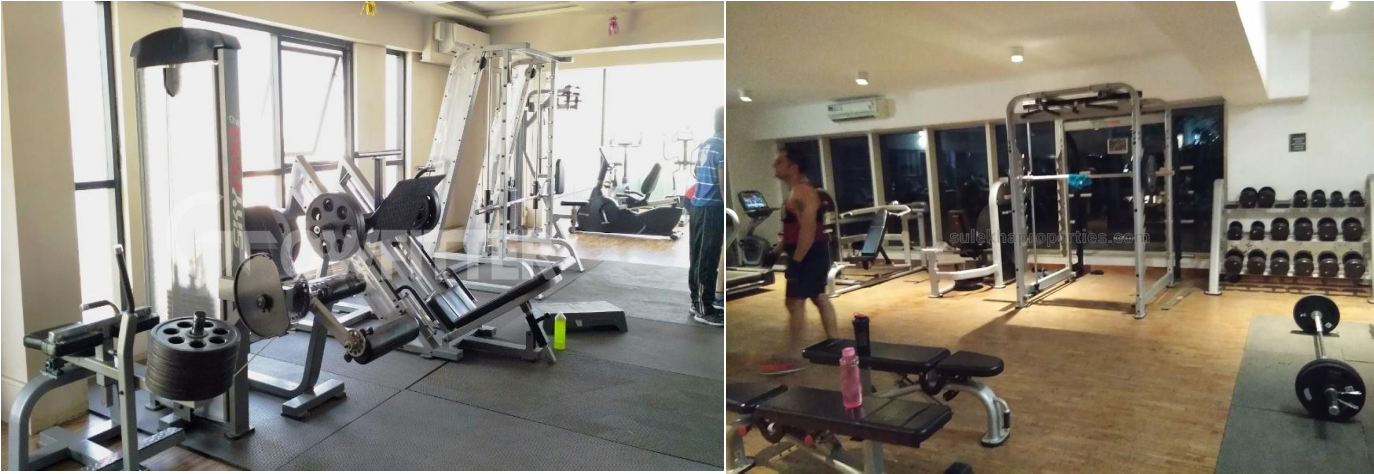

JSPM's Bhivarabai Sawant Institute of Technology and Research, Wagholi, Pune

Play Ground

Basket Ball Ground

Annual Social Gathering

Auditorium

Gymnasium